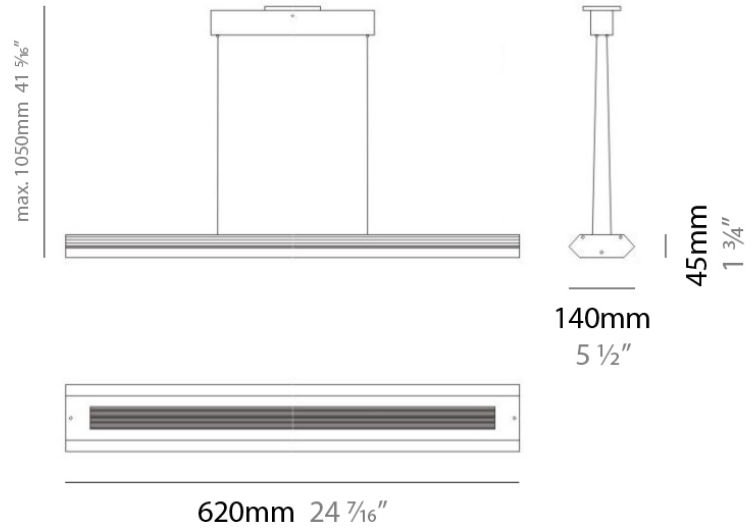

D91112

GENERAL

Series: Finestra
Brand: Milan
Division: Design
Mounting Type: Suspension
Mounting Location: Ceiling
Subcategory: Pendant

PHYSICAL

Shape: Abstract
Length (mm): 620
Length (in): 24
Width (mm): 54
Width (in): 2 1/8
Height (mm): 1050
Height (in): 41
Max. Overall Height (mm): 1041
Max. Overall Height (in): 41
Light Distribution: Direct / Indirect
Weight (kg): 2.86
Weight (lbs): 6.31
Fixture Material: Aluminum

ELECTRICAL

Number of Lamps: 2
Lamp Type: T5 Fluorescent
Bulb Included: Bulb Not Included
Total Output Wattage (W): 48
Max. Wattage Per Lamp (W): 24
Lamp Base: G5 Bi-pin
Input Voltage (V): 120

LED

OPTICAL

RATINGS AND CERTIFICATIONS

Certified By: CSA Certified to UL and CSA Standards
IP rating: IP20